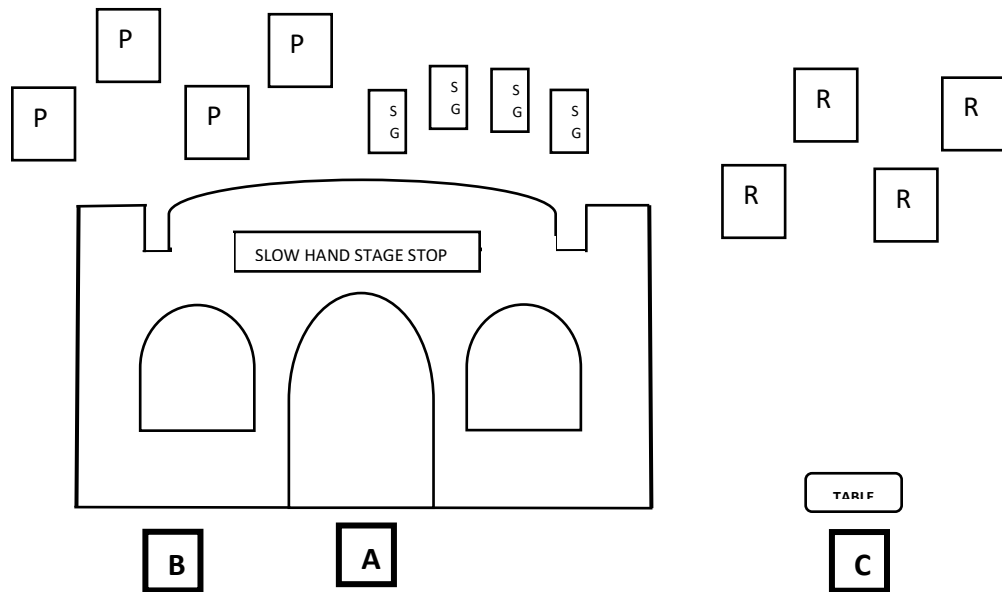

10 Pistol
10 Rifle
4+ Shotgun

Stage 7

Northwest Regional

SLOW HAND STAGE STOP

STAGING:

Rifle and shotgun staged safely; pistols holstered.

STARTING POSITION:

Start at "A" in doorway hands TBD

When ready say, "TBD!"

PROCEDURE:

At "A" with shotgun engage the shotgun targets, any order.

Move to either position "B" or "C"

At "B" with pistols, engage pistol targets in a redneck sweep 1, 2, 3, 4, 3, 3, 3, 2, 2, 1.

At "C" with rifle engage rifle targets in a redneck sweep 1, 2, 3, 4, 3, 3, 3, 2, 2, 1.