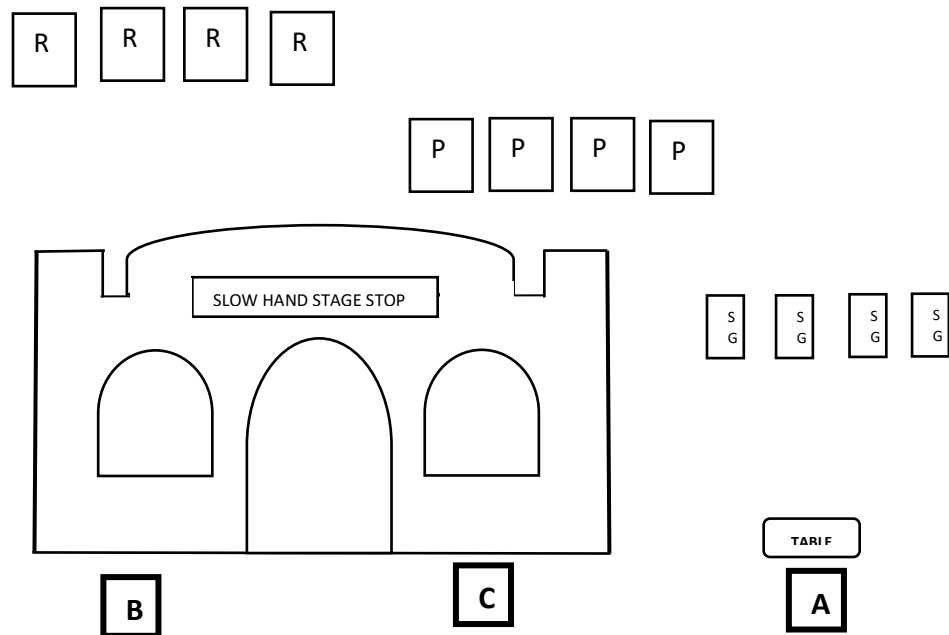

10 Pistol
10 Rifle
4+ Shotgun

Stage 7
End of Road
SLOW HAND STAGE STOP

STAGING:

Rifle and shotgun staged safely; pistols holstered.

STARTING POSITION:

Start at "A" or "B" hands TBD

When ready say, "TBD!"

PROCEDURE:

At "A" with shotgun engage the shotgun targets, any order.

At "B" with rifle engage rifle targets in an Idaho Sweep. 1, 2, 3, 4, 3, 2, 1 2, 3, 4

At "C" with pistols, engage pistols targets using rifle instructions.