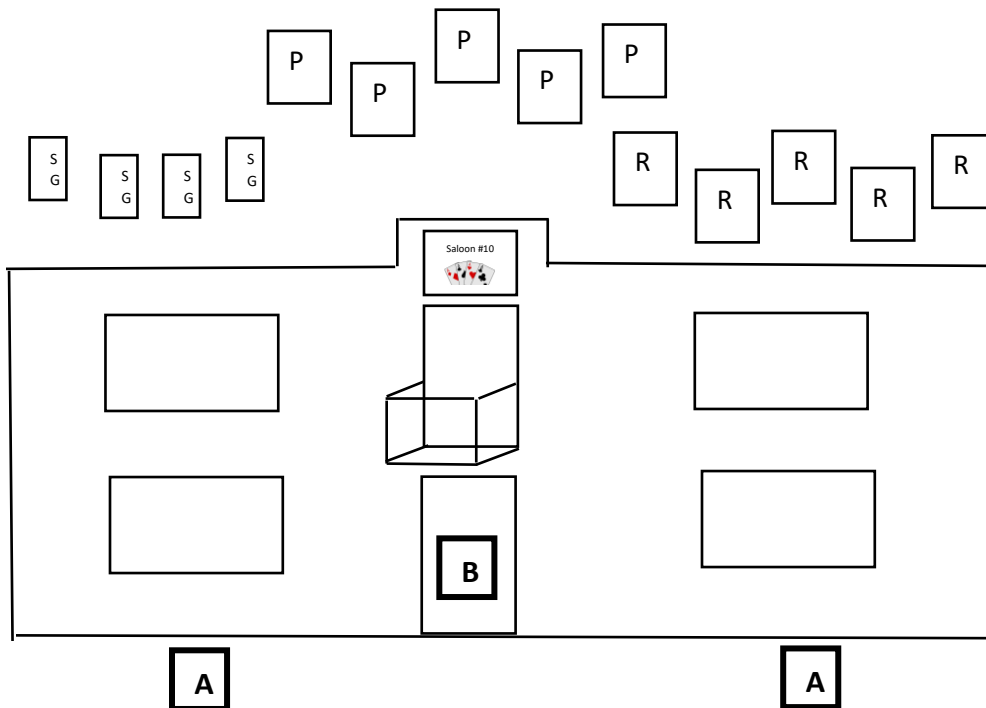

10 Pistol  
10 Rifle  
4+ Shotgun

Stage 6  
Northwest Regional  
Red Roster Roadhouse and Inn

---

---

**STAGING:**

Rifle and shotgun staged safely; pistols holstered.

**STARTING POSITION:**

Start at either "A" outside window, Hands TBD.

When ready say, "TBD!"

**PROCEDURE:**

Shooter may start with either the shotgun or the rifle.

At "A" with rifle, engage the rifle targets in a 1-3-2-3-1 sweep. Make safe for down range movement.

At opposite "A" with the shotgun engage shotgun targets, any order. Make safe for down range movement.

At "B" (inside hotel) with pistols, engage the pistol targets using rifle instructions.