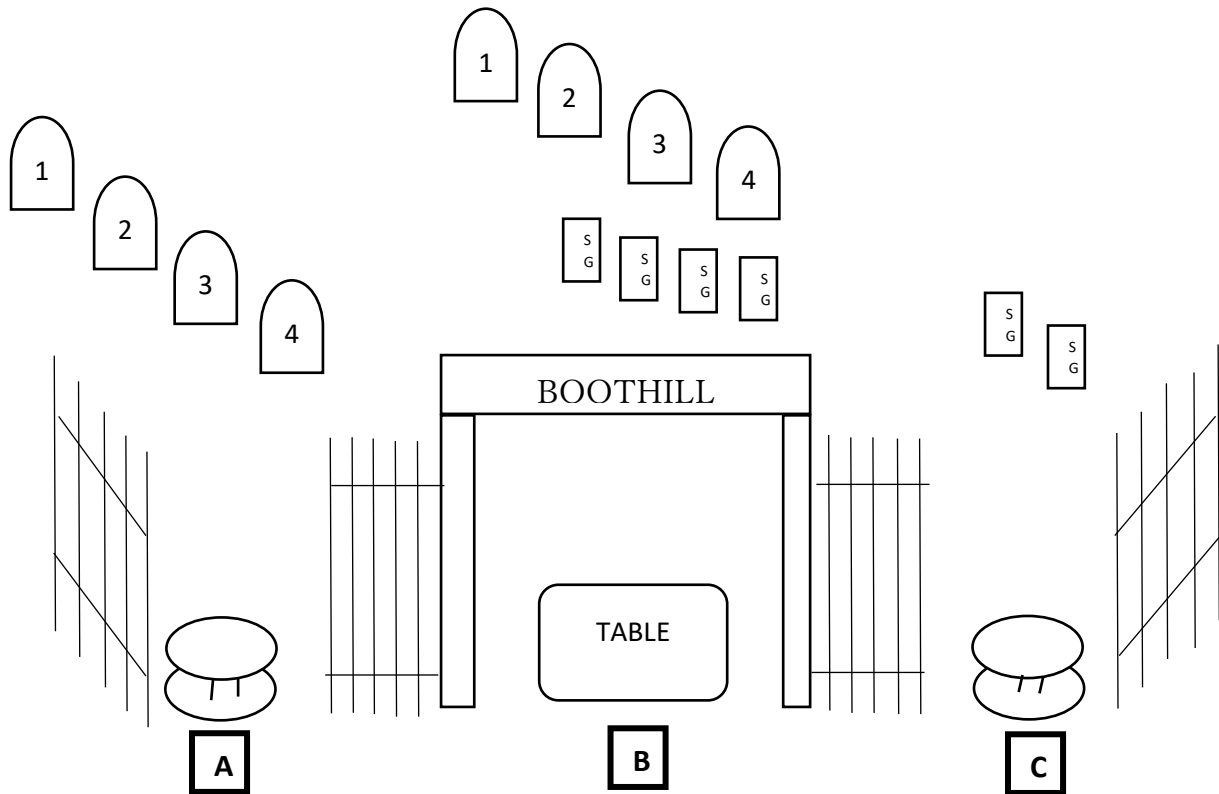

10 Pistol
10 Rifle
6+ Shotgun

Stage 4
Northwest Regional
THE BOOTHILL CEMETERY

STAGING:

Rifle and shotgun staged safely, pistols holstered.

STARTING POSITION:

Start at any position with any gun, all positions must be used, hands TBD.

When ready say, "TBD!"

PROCEDURE:

With shotgun, engage shotgun targets any order.

With rifle, engage rifle targets as follows: sweep 1-4 then double tap 3, 2, 1 either direction.

1, 2, 3, 4, 3, 3, 2, 2, 1, 1, or 4, 3, 2, 1, 2, 2, 3, 3, 4, 4.