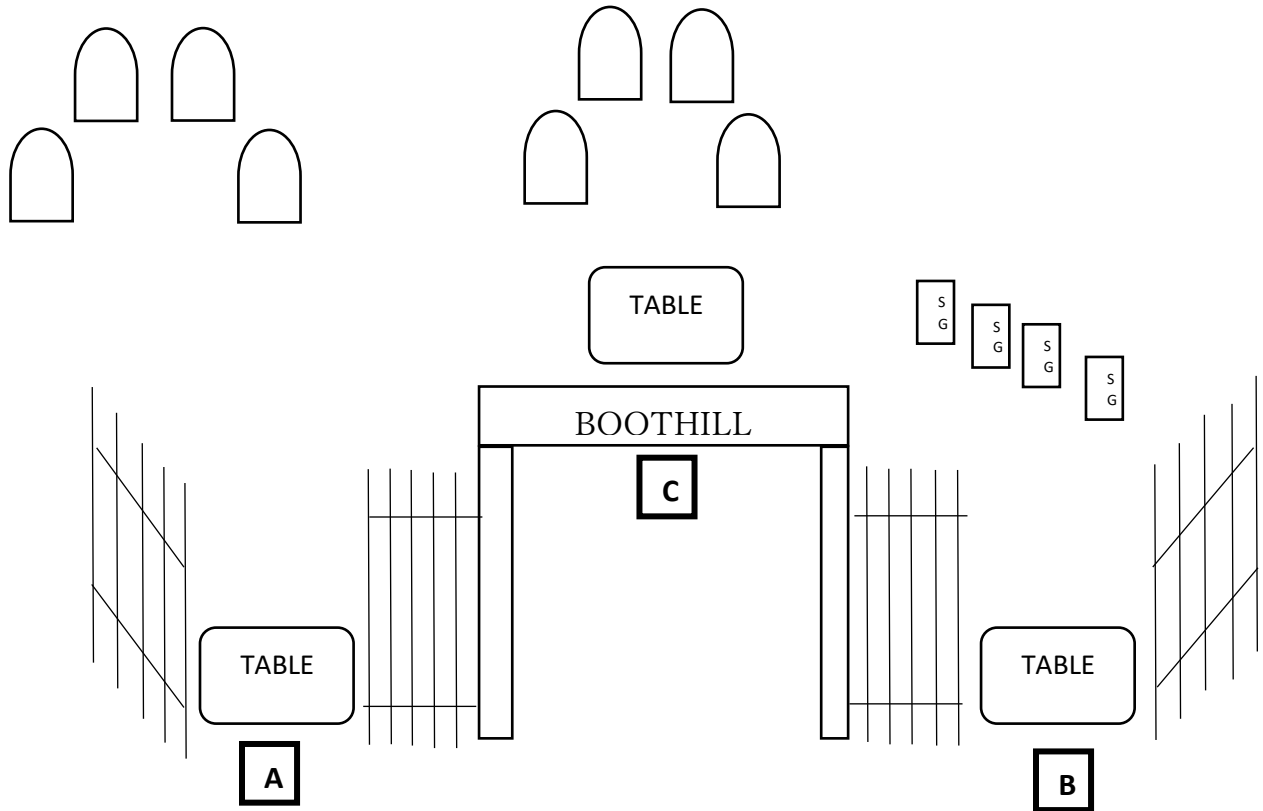

Stage 4

10 Pistol
10 Rifle
4+ Shotgun

NORTHWEST REGIONAL THE BOOTHILL CEMETERY

STAGING:

Rifle and shotgun staged safely; pistols holstered.

STARTING POSITION:

Start at Position "A" or "B" hands TBD

When ready say, "TBD!"

PROCEDURE:

At "A" with rifle, engage rifle targets 2 times each, then single tap any two targets, no triple taps. Make safe for down range movement.

At "B" with shotgun, engage shotgun targets any order. Make safe for down range movement.

Move to position "C" behind table, with pistols, engage the pistol targets using rifle instructions.