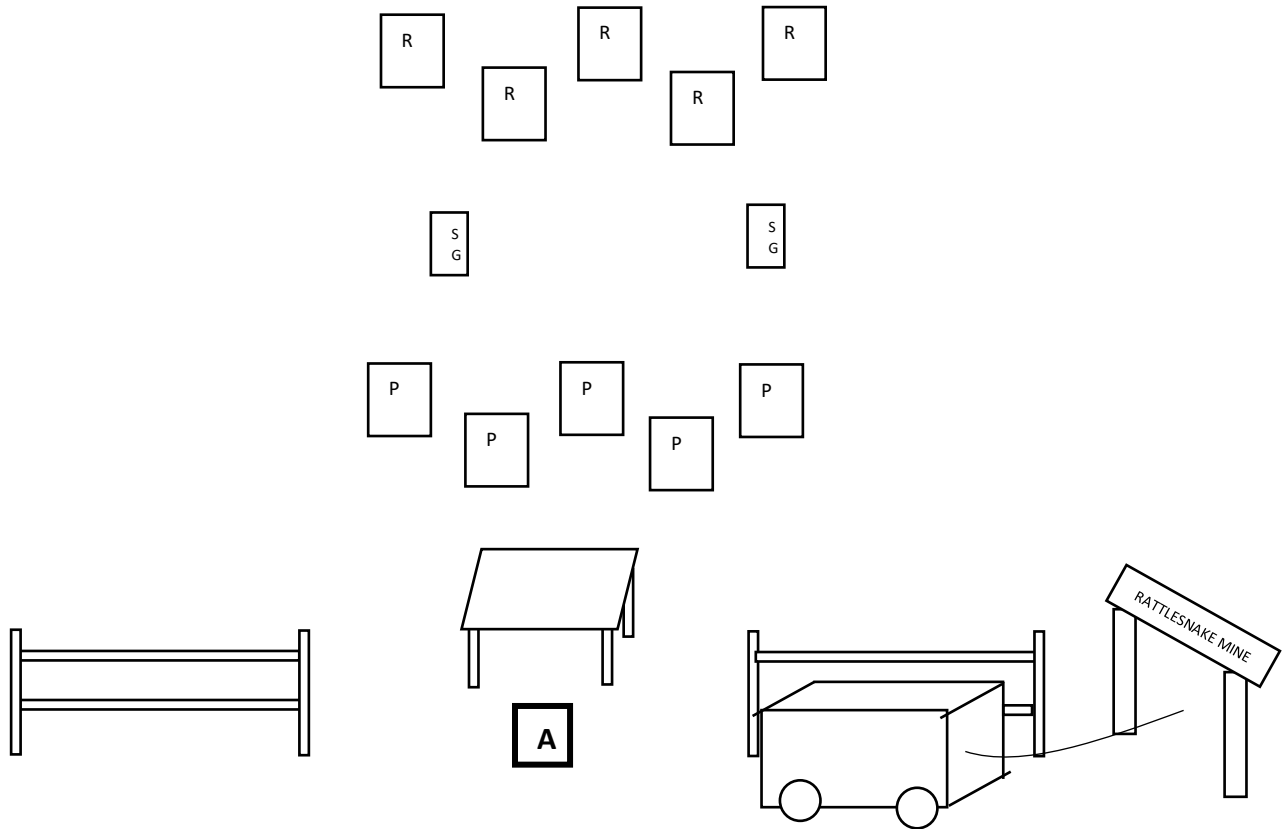

10 Pistol  
10 Rifle  
2+Shotgun

Stage 3  
**NORTHWEST REGIONAL  
THE RATTLESNAKE MINE**

**STAGING:**

Shotgun and Rifle staged safely; pistols holstered.

**STARTING POSITION:**

Start at Position "A" with gun of choice in hands.

When ready say, "TBD!"

**PROCEDURE:**

At "A" with rifle, engage rifle targets with a 1, 3, 1 from the left and 1, 3, 1 from the right.

At "A" with shotgun engage shotgun targets in any order.

At "A" with pistols, engage pistol targets using rifle instructions.