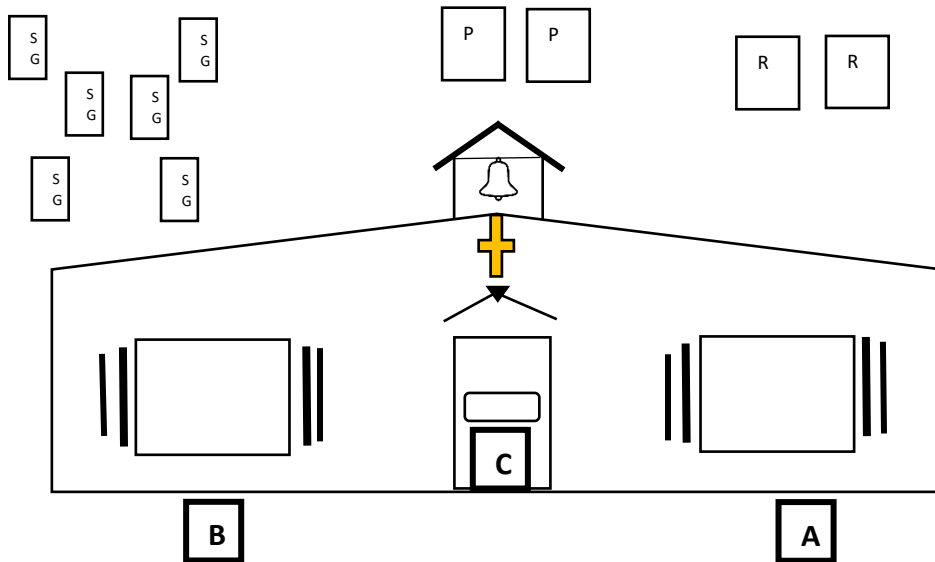

Stage 11

10 Pistol
10 Rifle
6 +Shotgun

NORTHWEST REGIONAL THE COWBOY CHAPEL

STAGING:

Rifle and shotgun staged safely; pistols holstered.

STARTING POSITION:

At "A" or "B" hands TBD

When ready say, "TBD"

PROCEDURE:

At "A" with rifle, engage the rifle targets, double tap alternating, then single tap alternating, then double tap alternating. 1, 1, 2, 2, 1, 2, 1, 1, 2, 2, starting on Left or Right.

At "B" with shotgun, engage shotgun targets, any order.

At "C" with pistols, engage pistol targets using rifle instructions.

Pistols will be shot last.